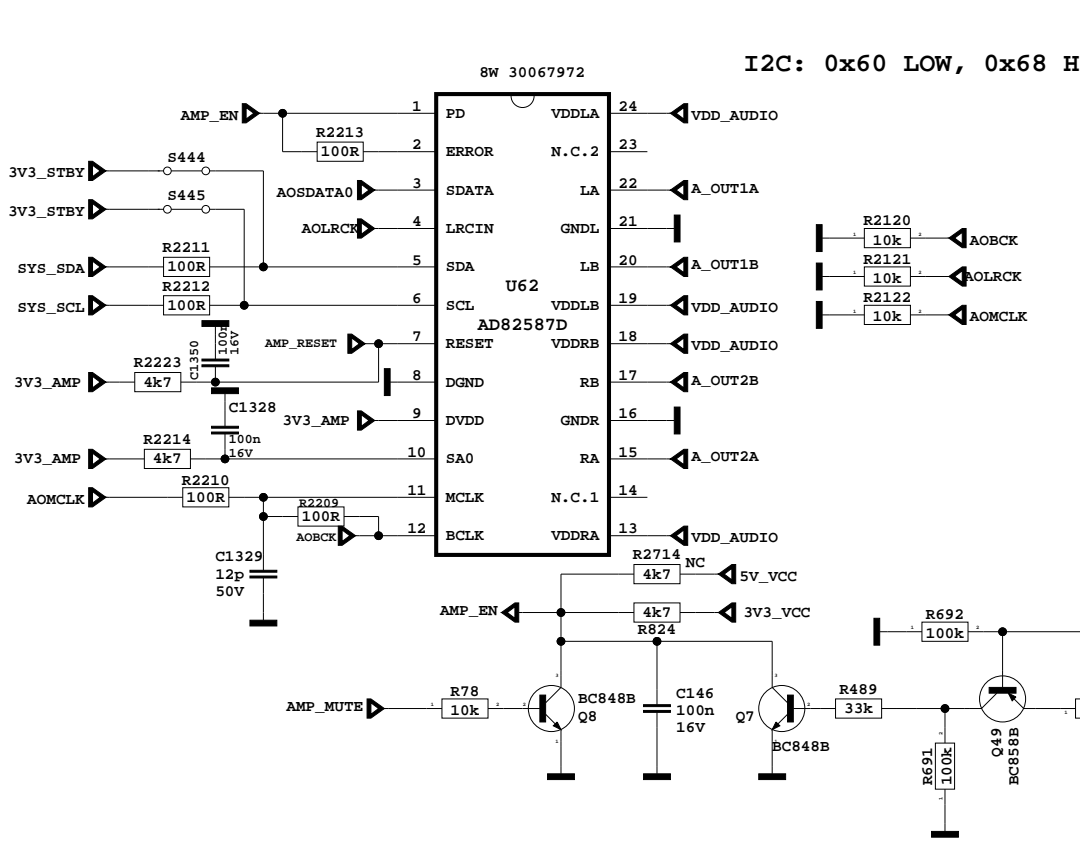

CHIP CONFIG

DDR

AUDIO AMP for 16" to 24"