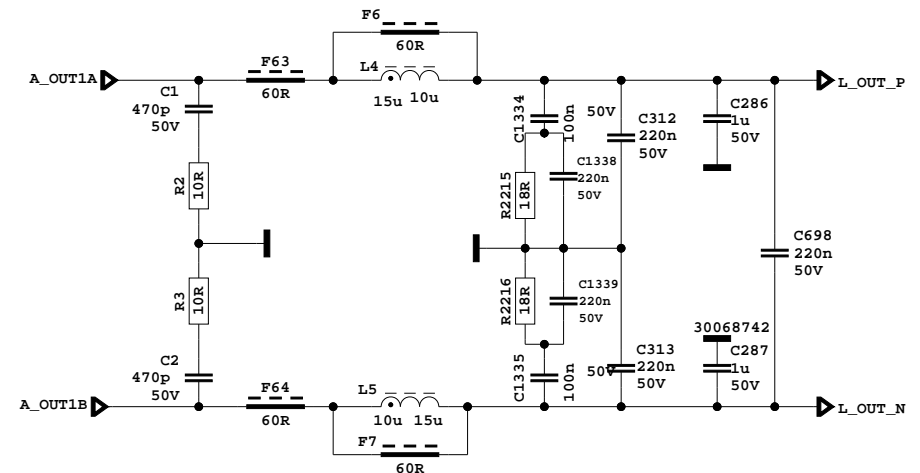

CHIP CONFIG

DDR

AUDIO AMP for 16" to 24"