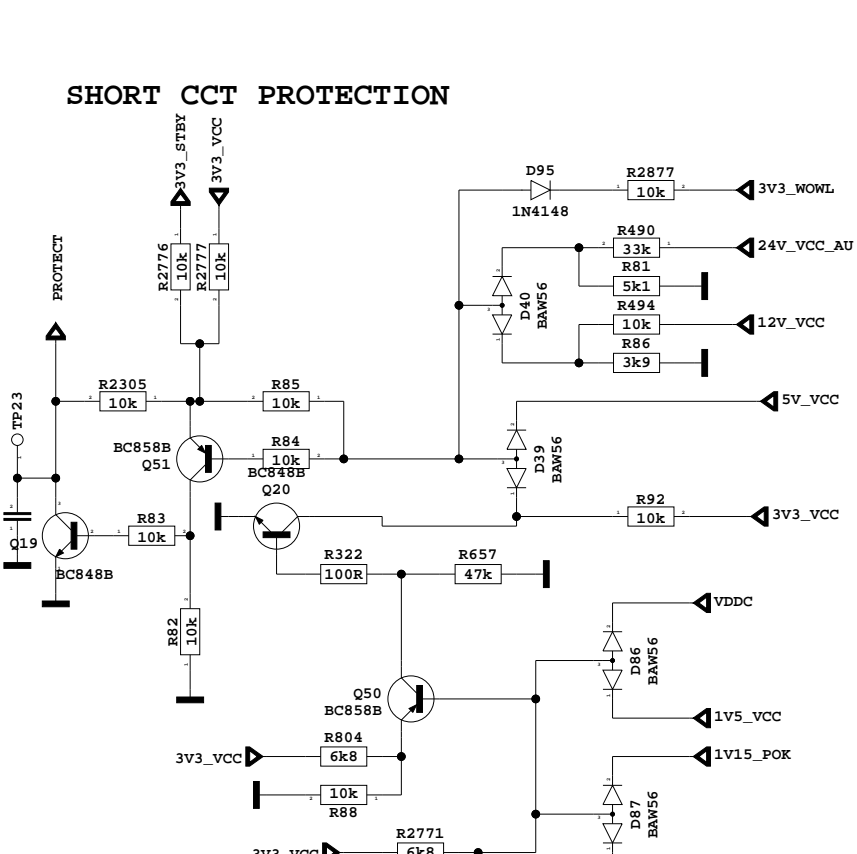

CHIP CONFIG

DDR

AUDIO AMP for 16" to 24"