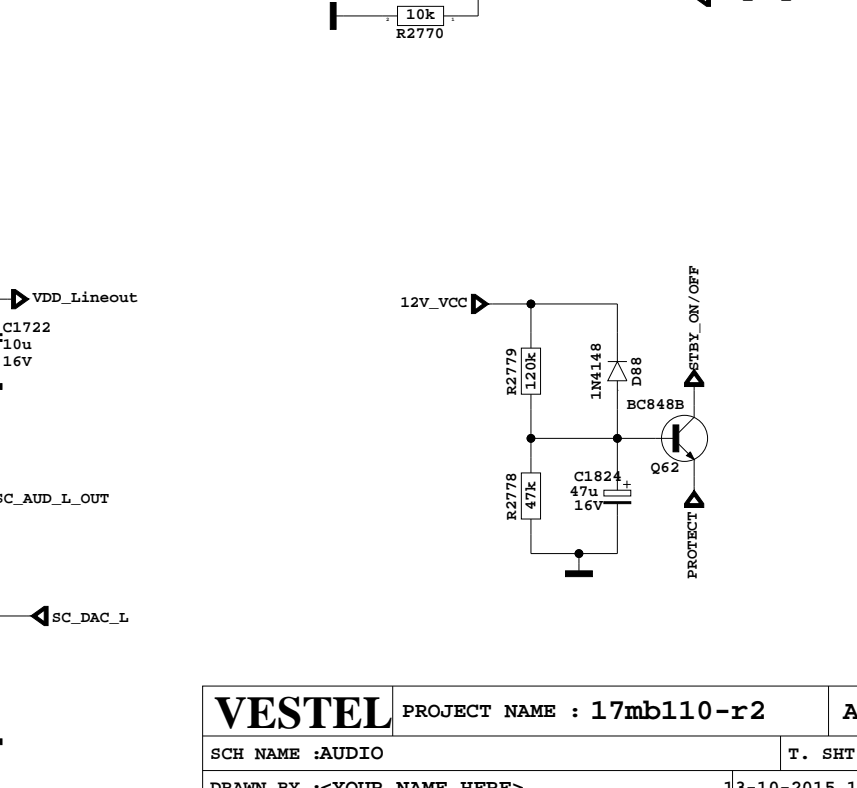

CHIP CONFIG

DDR

AUDIO AMP for 16" to 24"