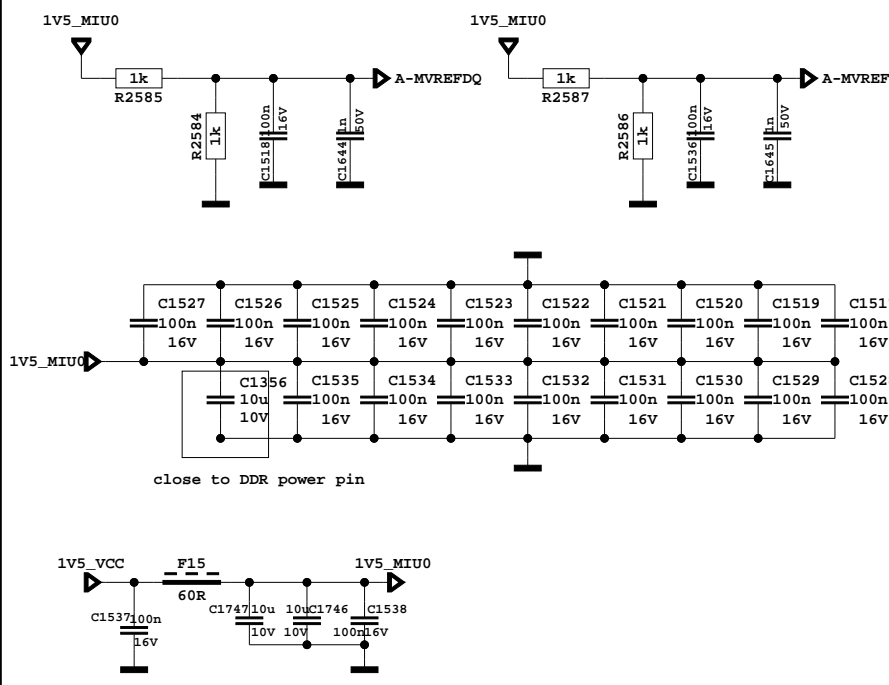

CHIP CONFIG

DDR

AUDIO AMP for 16" to 24"