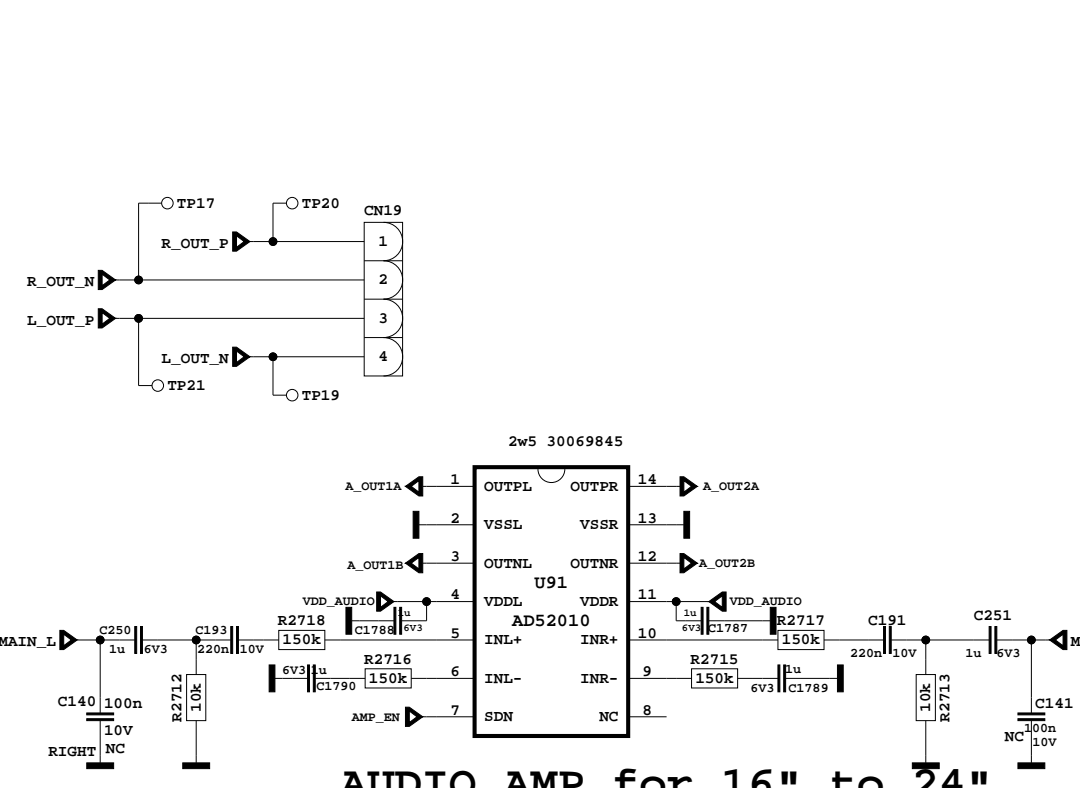

CHIP CONFIG

DDR

AUDIO AMP for 16" to 24"