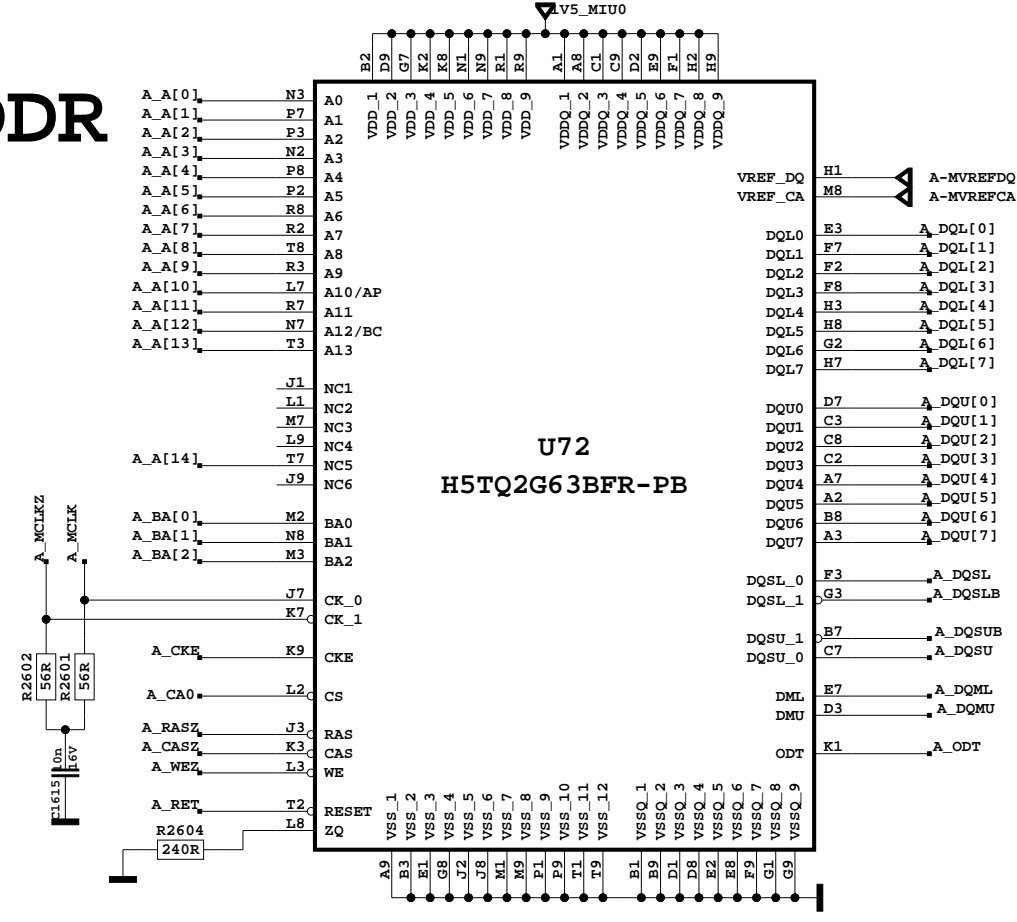

CHIP CONFIG

DDR

AUDIO AMP for 16" to 24"