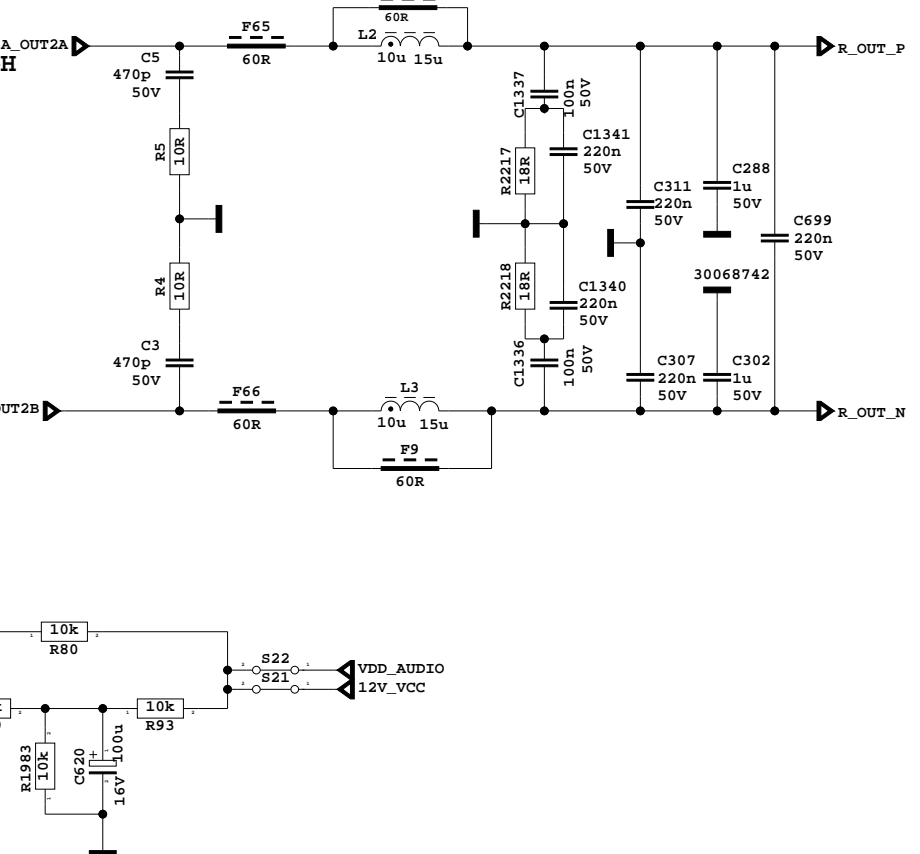

CHIP CONFIG

DDR

AUDIO AMP for 16" to 24"