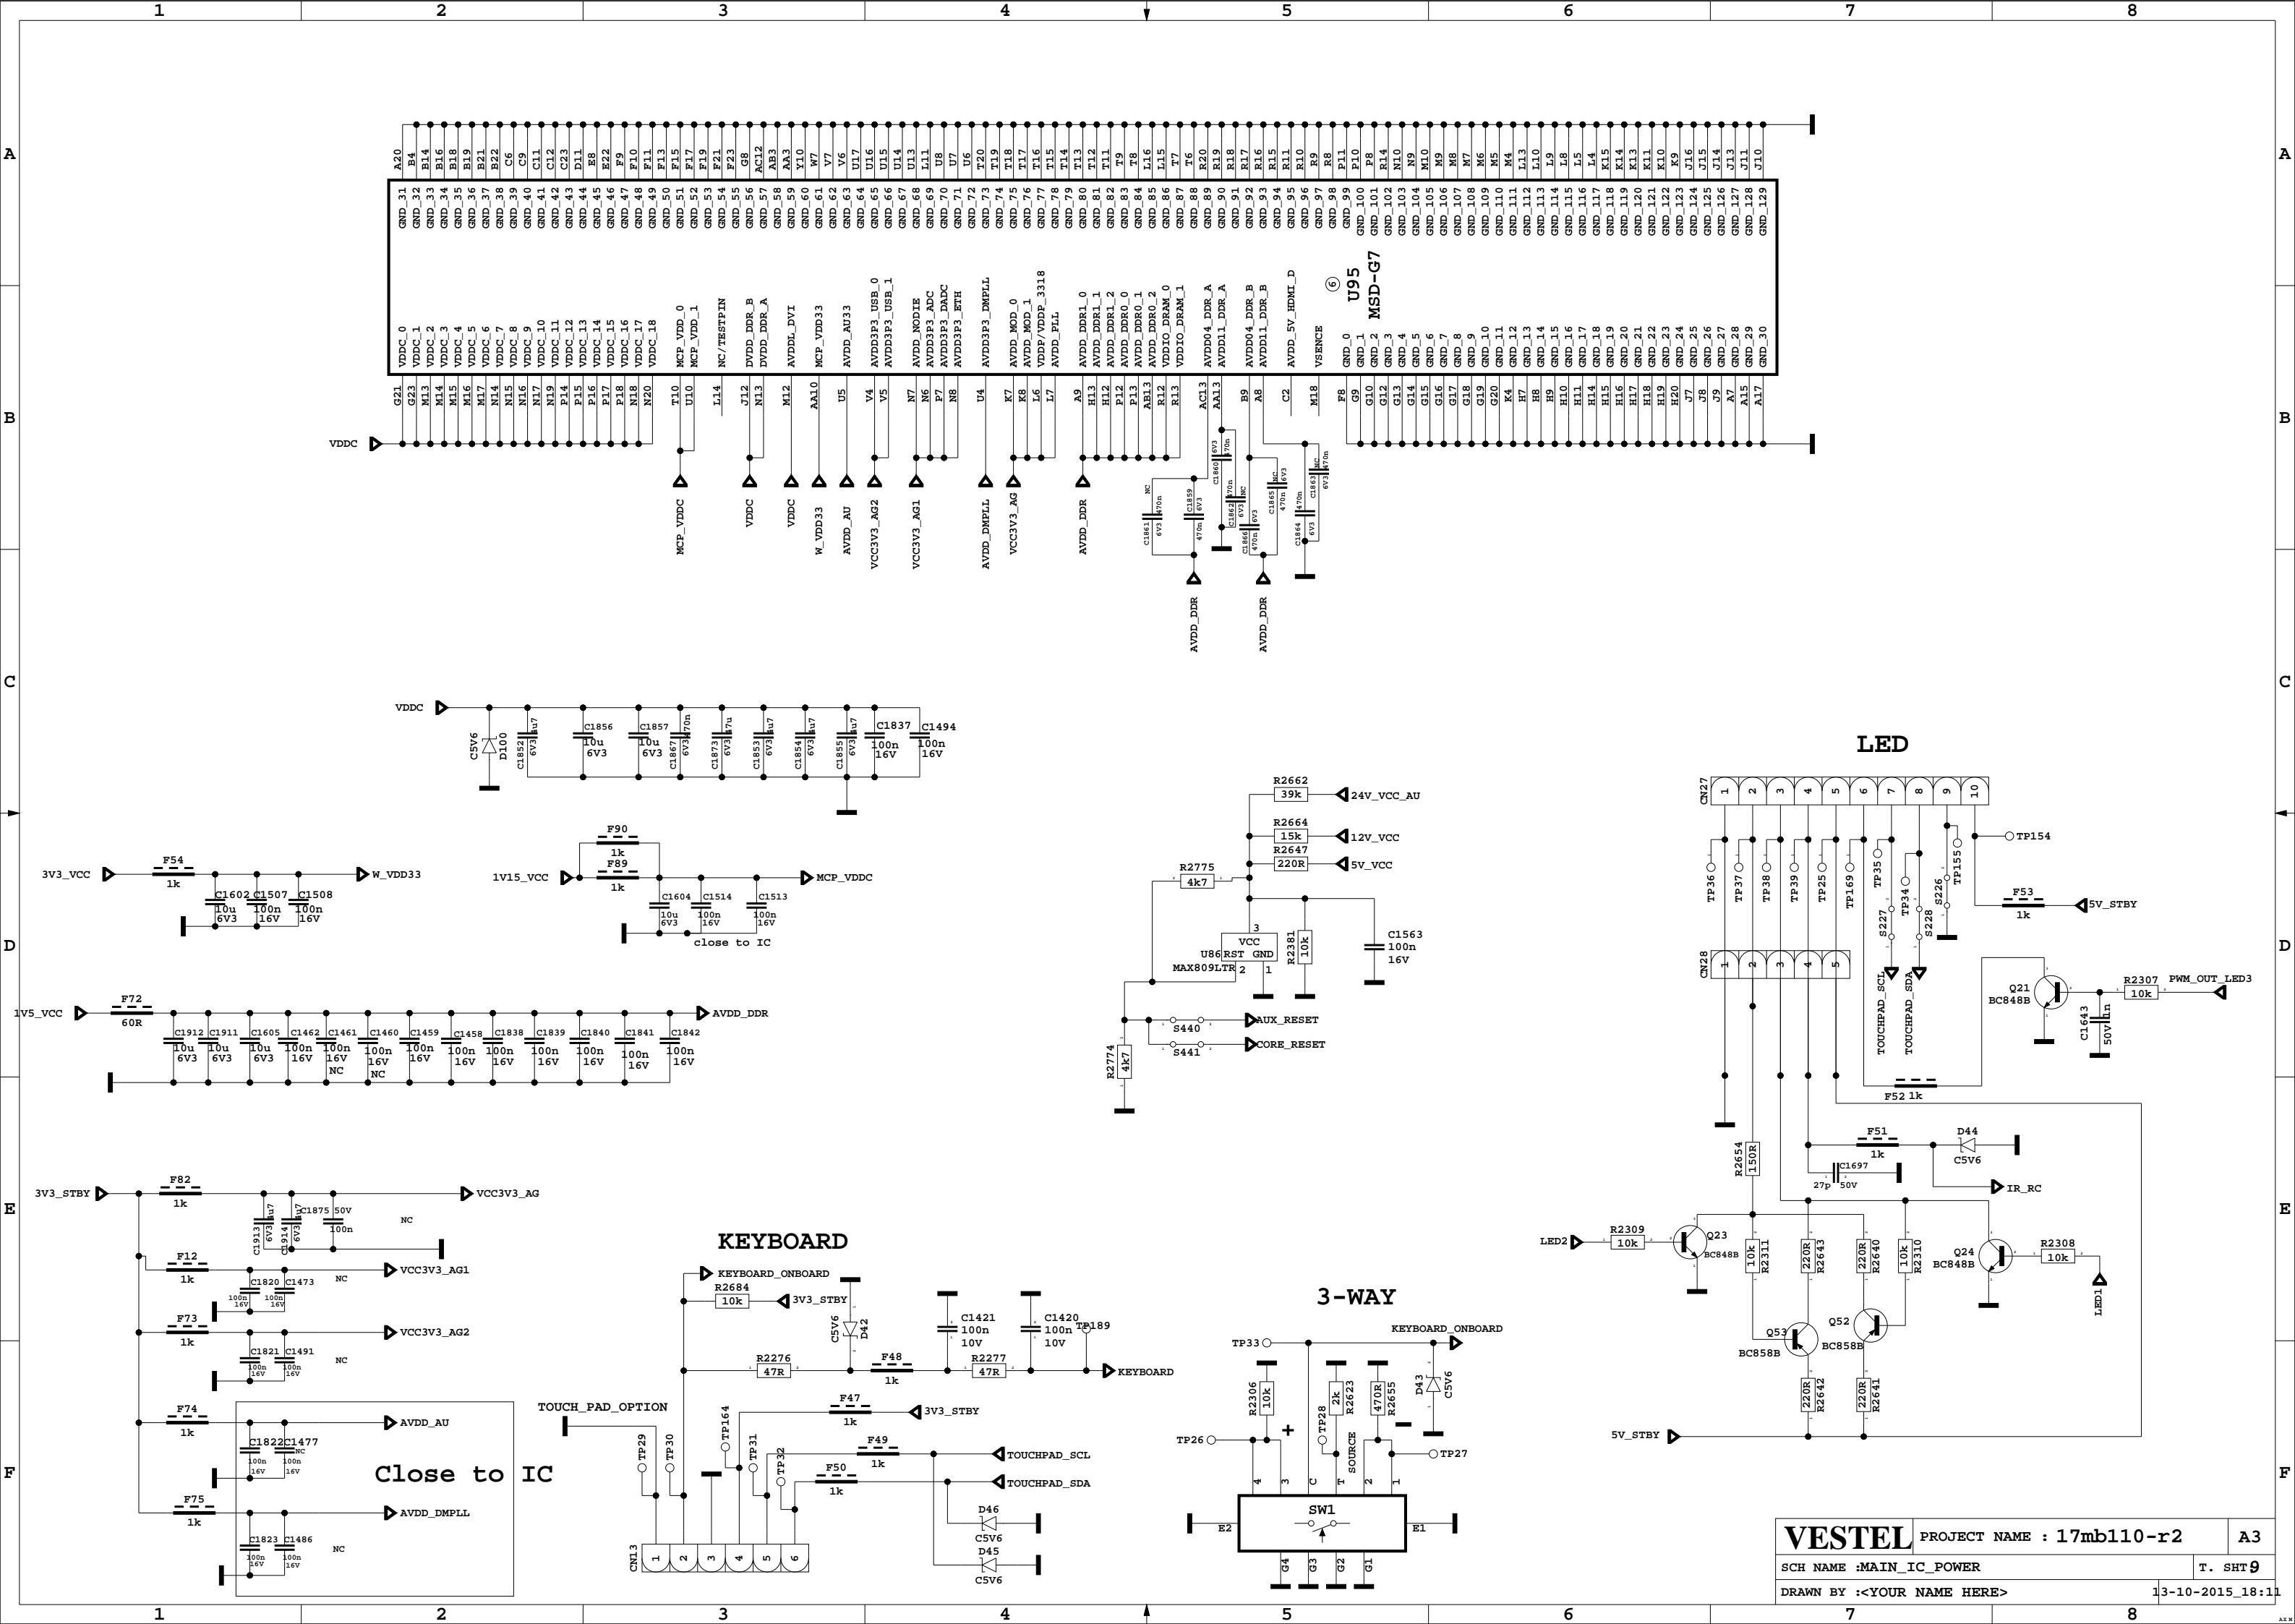

CHIP CONFIG

DDR

AUDIO AMP for 16" to 24"