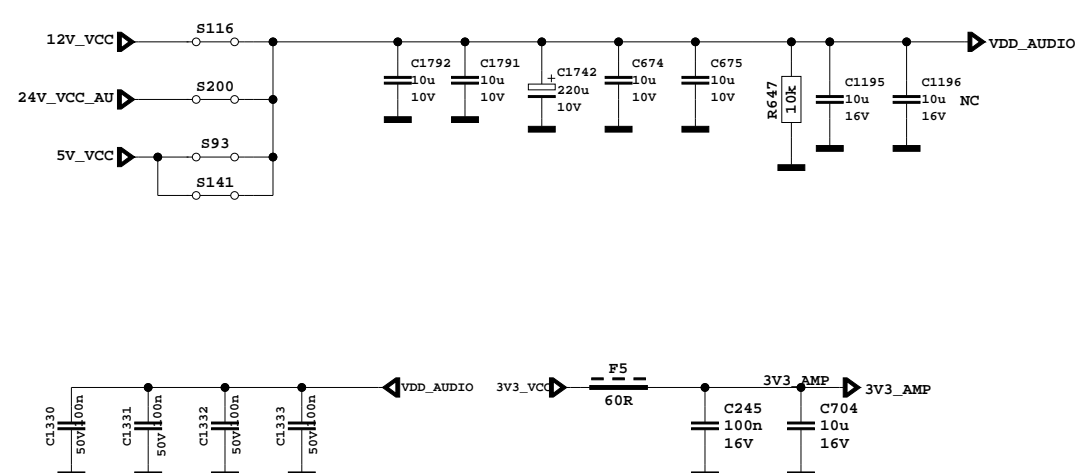

CHIP CONFIG

DDR

AUDIO AMP for 16" to 24"