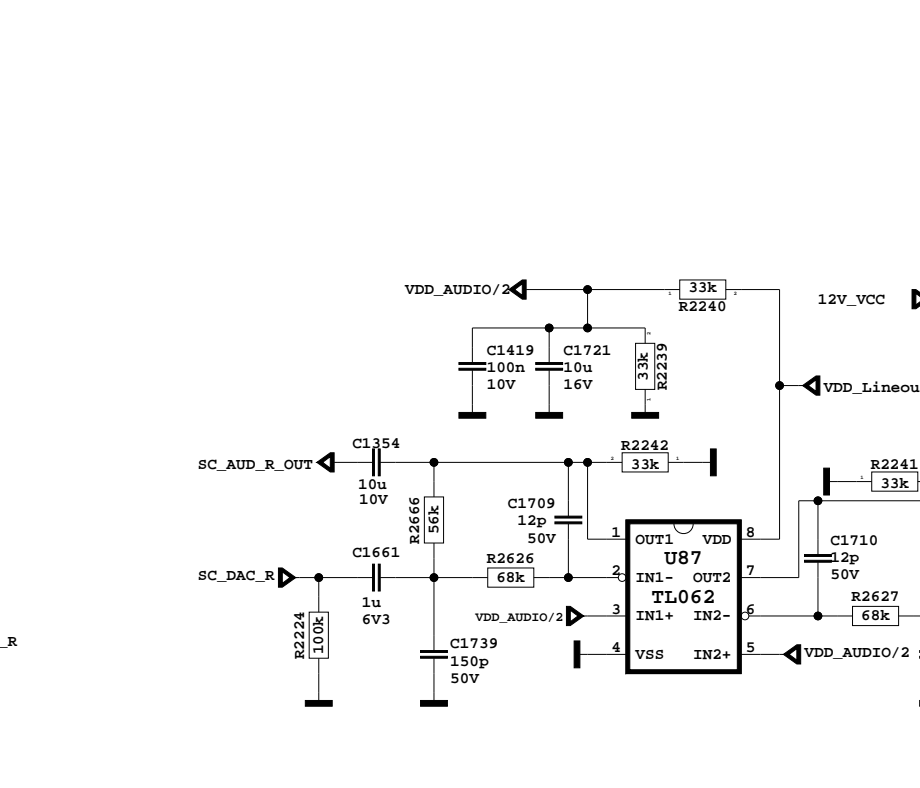

CHIP CONFIG

DDR

AUDIO AMP for 16" to 24"