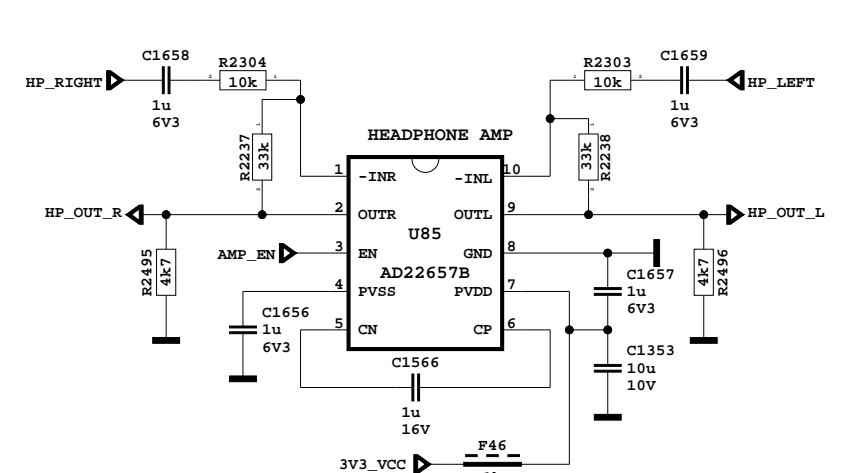

CHIP CONFIG

DDR

AUDIO AMP for 16" to 24"